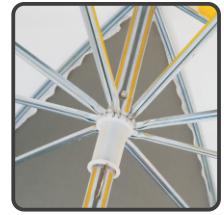

Bedford Golf

IBED/IBBD

Classic UK Made golf umbrella. Steel frame with twin fluted ribs. Choice of 10 different coloured pistol grip handles as standard (more handle options are available). Choice of over 60 panel colours in any combination or why not "TOTAL DYE SUB" the canopy? Smaller, medium sized version available.

Twin fluted steel ribs

Steel Stem

Steel Spike

Multi Panel Combinations

*Black or silver frame only

Canopy Styles

Classic Round

Print Processes

- Screen Print ✓
- Logo Sub ✓
- Total Sub ✓

Size Options

Product Specifications

Diameter	150cm
Length (closed)	100cm
Rib Length	75cm
Panel Width	49cm
Colours	see pg 48
Weight	575g
Panels	8

Minimum Quantity just 25