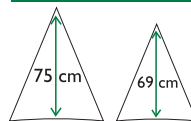

- Screen Print ✓
- Logo Sub ✓
- Total Sub ✓

Size Options

Product Specifications

Diameter	150cm
Length (closed)	100cm
Rib Length	75cm
Panel Width	49cm
Colours	see pg 48
Weight	575g
Panels	8

Minimum Quantity just 25